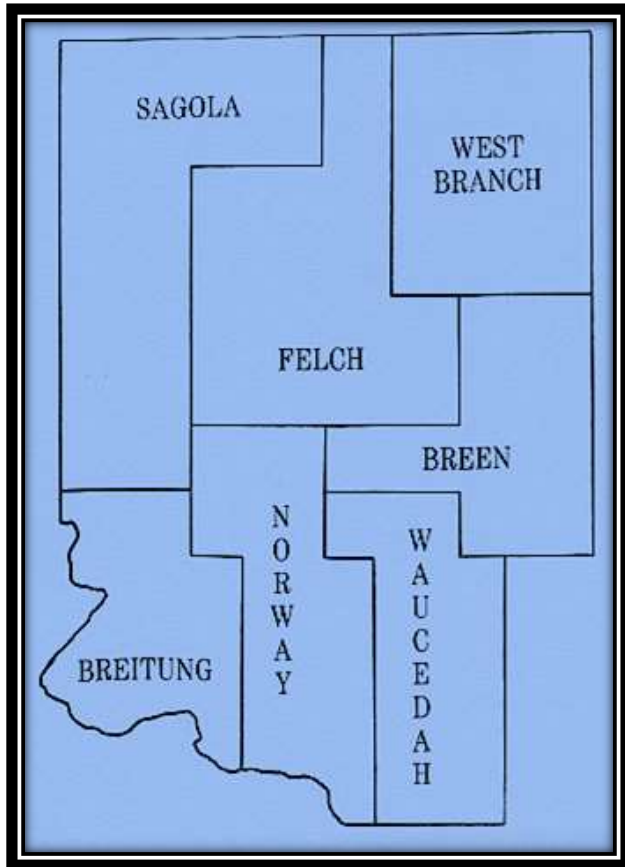

INDEX TO LOCAL AND REGIONAL HISTORY FILES FOR MICHIGAN'S DICKINSON, IRON AND MENOMINEE COUNTIES AND WISCONSIN'S FLORENCE AND MARINETTE COUNTIES

Compiled and Transcribed by
William J. Cummings
from:

- *The Menominee Range*
- *The Iron Range*
- *The Iron Mountain Press*
- *The Range-Tribune*
- *The Iron Mountain Daily News*
- *The Current*
- *The Florence Mining News*
- *The Escanaba Tribune*
- *The Iron Port*
- *The Marquette Mining Journal*

TABLE OF CONTENTS

- **File 1** – Menominee Iron Range History
- **File 2** – Dickinson County, Michigan, History
- **File 3** – Iron County, Michigan, History
- **File 4** – Menominee County, Michigan, History (Faithorn – Hermansville – Powers)
- **File 5** – Florence County, Wisconsin, History
- **File 6** – Marinette County, Wisconsin, History (Niagara)
- **File 7** – Commercial District Designations